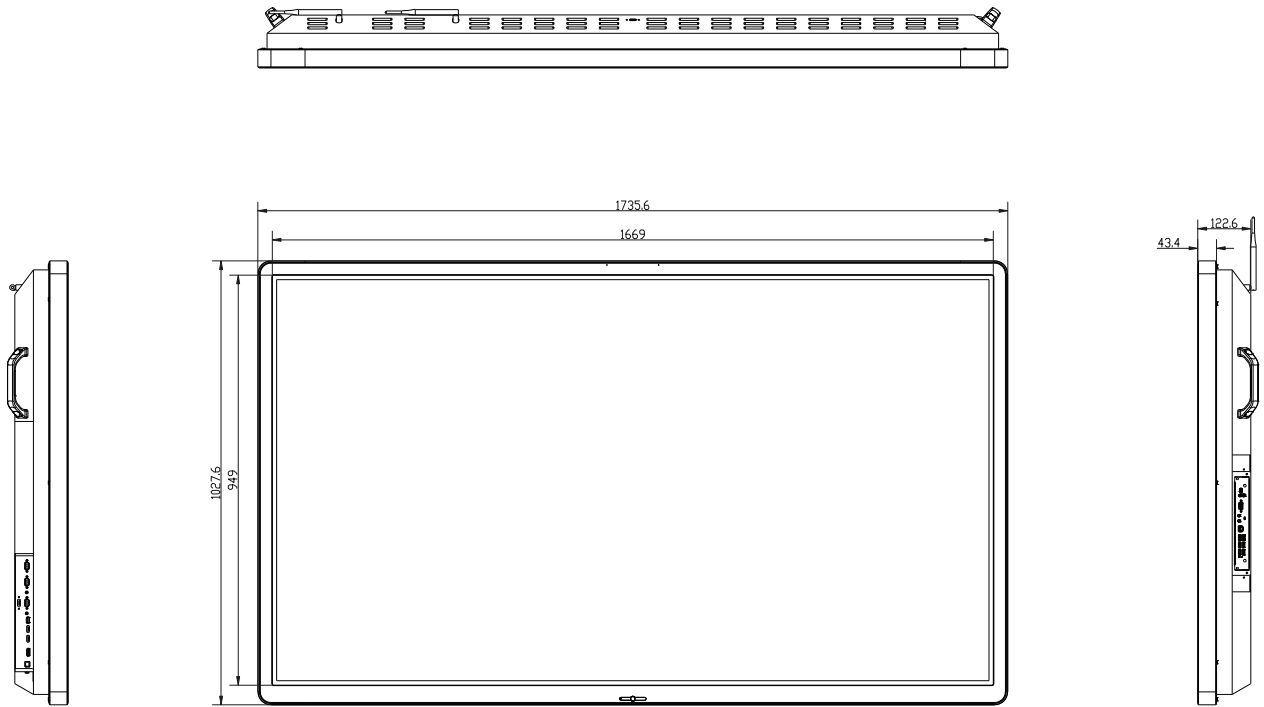

Panel

- Diagonal size: 74.5"
- Panel resolution: 3840 x 2160
- Brightness (Nits): 350 cd/m²
- Contrast ratio: 1200 : 1
- Aspect ratio: 16 : 9
- Display colour: 1.07 Billion colours (10-bit)
- Pixel pitch (mm): 0.4298 (W) x 0.4298 (H)
- Back light unit: Direct LED
- Anti reflective glass: Yes

- Dimensions (mm): 1735.6 (W) x 1027.6 (H) x 122 (D)
- Product weight: 86 kg
- VESA mount (mm): 600 (W) x 400 (H)
- Green approvals: RoHS compliant
- Regulatory approvals: CE
- ISO standard: ISO9001 and ISO14001
- Thickness of safety glass: 4 mm

Extras

SUPPORT & TRAINING

- Support and training programs: On request

MOUNTING

- CTOUCH Wallom2 wall lift - electric: 10080250
- CTOUCH Wallom2 mobile lift - electric: 10080251

Logistics information

- Box size (mm): 1871 (W) x 1163 (H) x 250 (D)
- Gross weight: 96 kg
- EAN no.: 8719481480110