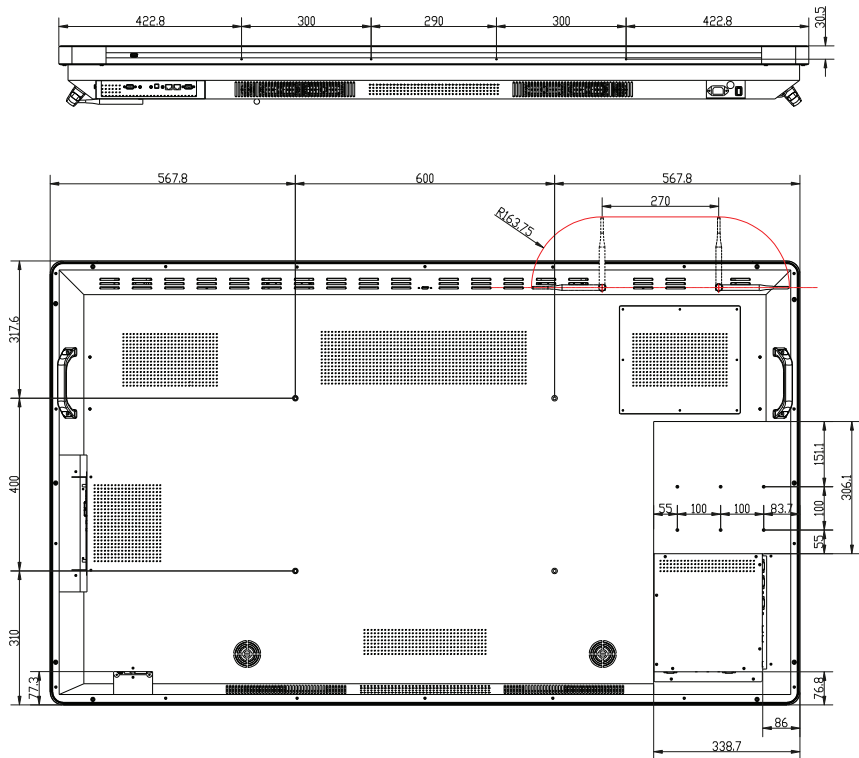

Panel

- Diagonal size: 74.5"
- Panel resolution: 3840 x 2160
- Brightness (Nits): 350 cd/m²
- Contrast ratio: 1200 : 1
- Aspect ratio: 16 : 9
- Display colour: 1.07 Billion colours (10-bit)
- Pixel pitch (mm): 0.4298 (W) x 0.4298 (H)
- Back light unit: Direct LED
- Anti reflective glass: Yes

- Dimensions (mm): 1735.6 (W) x 1027.6 (H) x 122 (D)
- Product weight: 86 kg
- VESA mount (mm): 600 (W) x 400 (H)
- Green approvals: RoHS compliant
- Regulatory approvals: CE
- ISO standard: ISO9001 and ISO14001
- Thickness of safety glass: 4 mm

Extras

SUPPORT & TRAINING

- Support and training programs: On request

MOUNTING

- CTOUCH Wallom2 wall lift - electric: 10080250
- CTOUCH Wallom2 mobile lift - electric: 10080251

Logistics information

- Box size (mm): 1871 (W) x 1163 (H) x 250 (D)
- Gross weight: 96 kg
- EAN no.: 8719481480110