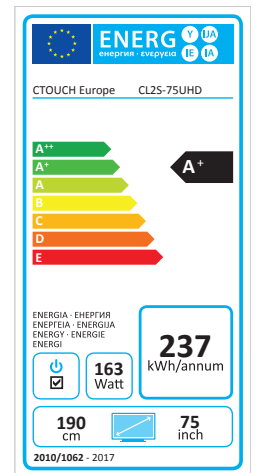

Panel

- Diagonal size: 74.5"
- Panel resolution: 3840 x 2160
- Brightness (Nits): 350 cd/m²
- Contrast ratio: 1200 : 1
- Aspect ratio: 16 : 9
- Display colour: 1.07 Billion colours (10-bit)
- Pixel pitch (mm): 0.4298 (W) x 0.4298 (H)
- Back light unit: Direct LED
- Anti reflective glass: Yes

- Dimensions (mm): 1735.6 (W) x 1027.6 (H) x 122 (D)
- Product weight: 86 kg
- VESA mount (mm): 600 (W) x 400 (H)
- Green approvals: RoHS compliant
- Regulatory approvals: CE
- ISO standard: ISO9001 and ISO14001
- Thickness of safety glass: 4 mm

Power consumption

- Power consumption nominal: 163 W
- Power consumption sleep mode: 0.5 W

Warranty

- Service & warranty: 3 years warranty

Product accessories- Included

- Accessories pack: Power cable, USB cable, HDMI cable, remote, touch pen, Quick start guide, Docking station with visitor USB tokens.

Extras

SUPPORT & TRAINING

- Support and training programs: On request

MOUNTING

- CTOUCH Wallom2 wall lift - electric: 10080250
- CTOUCH Wallom2 mobile lift - electric: 10080251

Logistics information

- Box size (mm): 1871 (W) x 1163 (H) x 250 (D)
- Gross weight: 96 kg
- EAN no.: 8719481480110